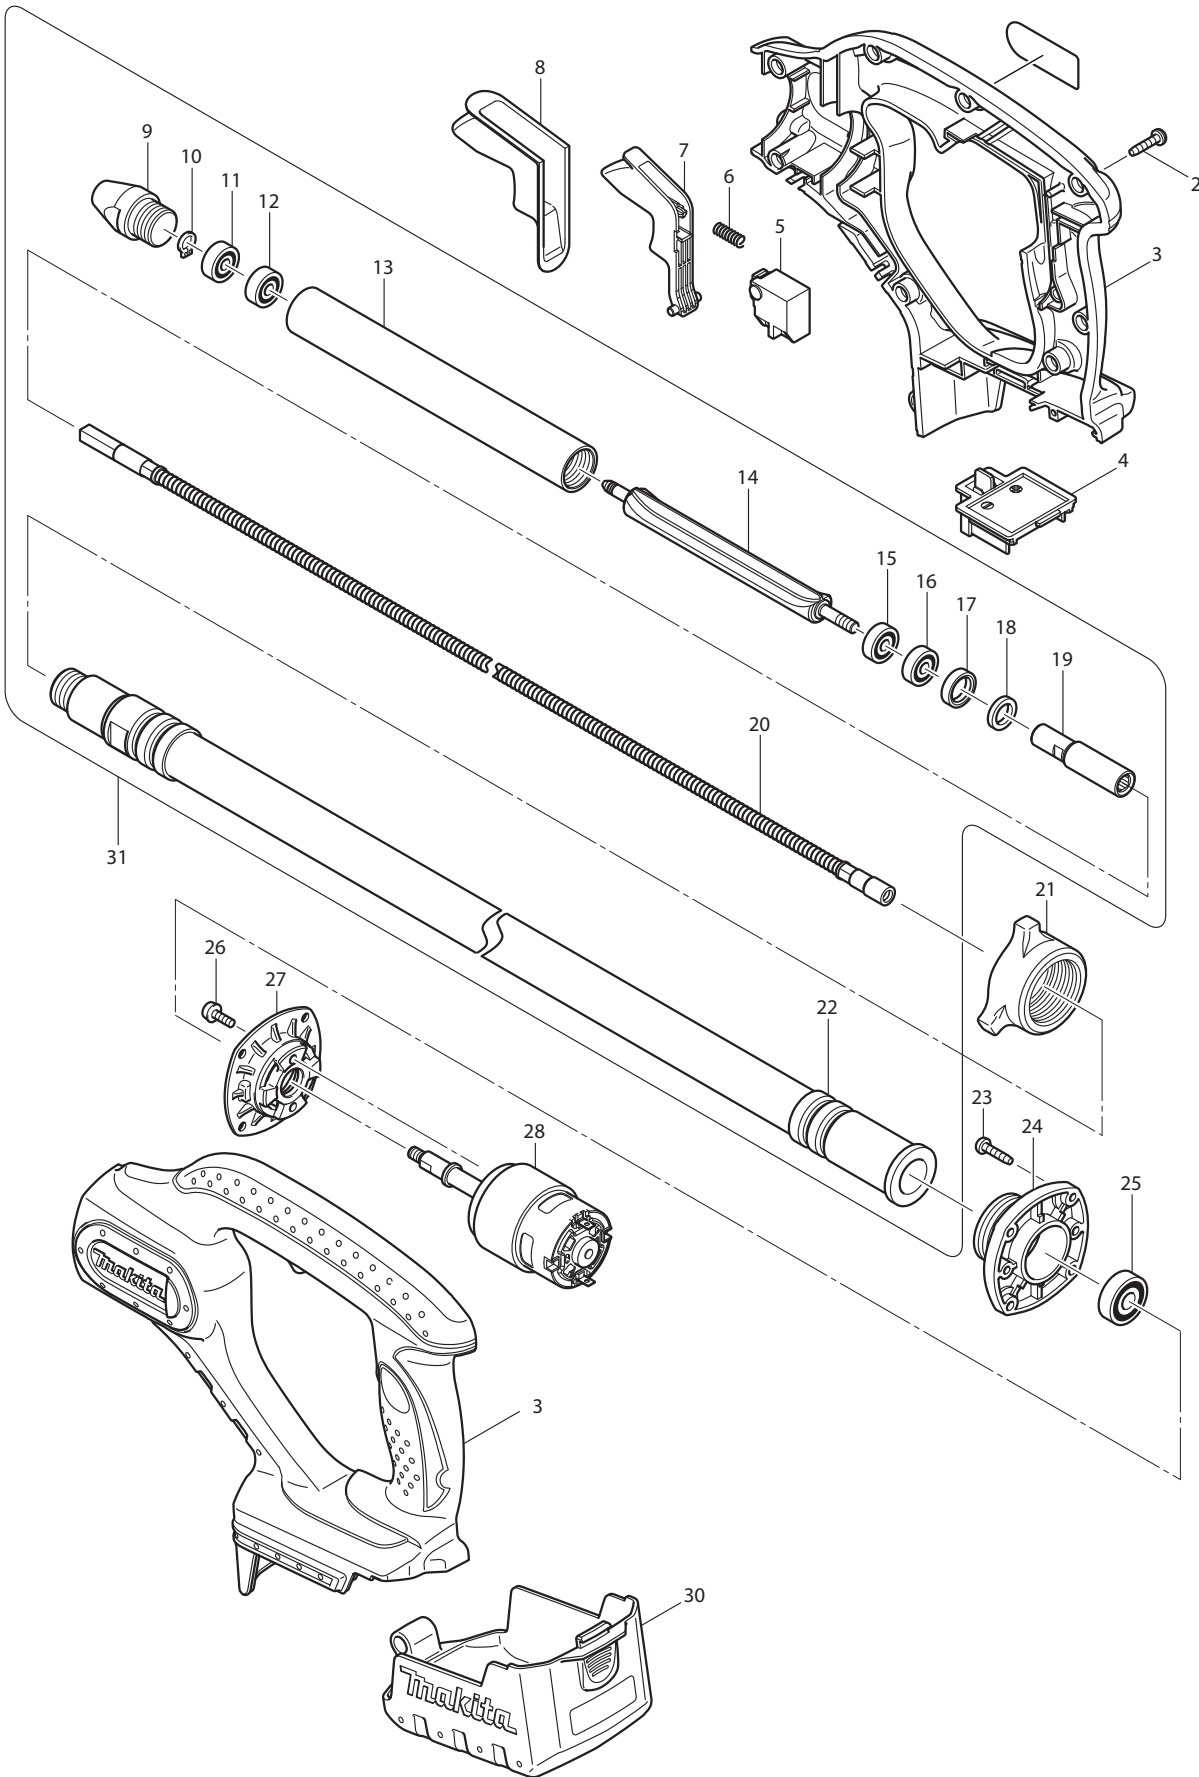

09 - 2011
BVR850 / BVR850Z / BVR850F
18V CONCRETE VIBRATOR (8.0FT)

Item No	Type	Ref	Part No	Description	Qty	Unit
2			266045-0	TAPPING SCREW 4X20	9	PC.
3	1		188170-6	HOUSING SET	1	SET
		INC.	810201-0	CAUTION LABEL	1	PC.
4			643812-4	TERMINAL, BLACK	1	PC.
5			650580-2	SWITCH SGE120C-4	1	PC.
6			231298-0	COMPRESSION SPRING 6	1	PC.
7			419511-8	SWITCH LEVER	1	PC.
8			421961-5	WATERPROOF COVER	1	PC.
9			322935-8	CAP	1	PC.
10			961002-0	RETAINING RING S-6	1	PC.
11			210018-5	BALL BEARING 626	1	PC.
12			210018-5	BALL BEARING 626	1	PC.
13			331503-6	PIPE 25	1	PC.
14			322934-0	UNBALANCER	1	PC.
15			211016-2	BALL BEARING 626LLB	1	PC.
16			211016-2	BALL BEARING 626LLB	1	PC.
17			421578-4	RUBBER RING	1	PC.
18			443101-5	FELT RING	1	PC.
19	1		324691-6	* JOINT	1	PC.
19	2		326203-1	* JOINT	1	PC.
20	1		163466-6	* FLEXIBLE WIRE	1	PC.
20	2		163535-3	* FLEXIBLE WIRE	1	PC.
21			416244-6	NUT 36	1	PC.
22	1		163465-8	* FLEXIBLE HOSE	1	PC.
22	2		163538-7	* FLEXIBLE HOSE	1	PC.
23			266045-0	TAPPING SCREW 4X20	4	PC.
24			316893-8	BEARING BOX	1	PC.
25	1		210042-8	BALL BEARING 629LLB	1	PC.
25	2		211056-0	BALL BEARING 629LLB	1	PC.
26			911118-1	PAN HEAD SCREW M4X12	2	PC.
27			318038-4	SUPPORTER	1	PC.
28			629836-4	DC MOTOR	1	PC.
30			154948-9	COVER COMPLETE	1	PC.
31	1		125343-0	* FLEXIBLE ASS'Y 8.0FT	1	PC.
		INC.		* Item No.9-20,22		
	2		126208-9	* FLEXIBLE ASS'Y 8.0FT	1	PC.
		INC.		* Item No.9-20,22		
ACCESSORIES			- See Catalogue or visit www.makita.ca for more accessories -			
A01	1		DC18RA	CHARGER DC18RA	1	PC.
A01	2		DC18RC	CHARGER DC18RC	1	PC.
A02			194205-3	18V LI-ION BATTERY BL1830	1	PC.
A03	1		824768-2	PLASTIC CARRYING CASE (F/Battery, Charger)	1	PC.
		INC.	417383-5	LATCH	2	PC.
	2		141481-0	PLASTIC CASE COMPLETE (F/Battery, Charger)	1	PC.
		INC.	417383-5	LATCH	2	PC.
A04			450128-8	BATTERY COVER	1	PC.